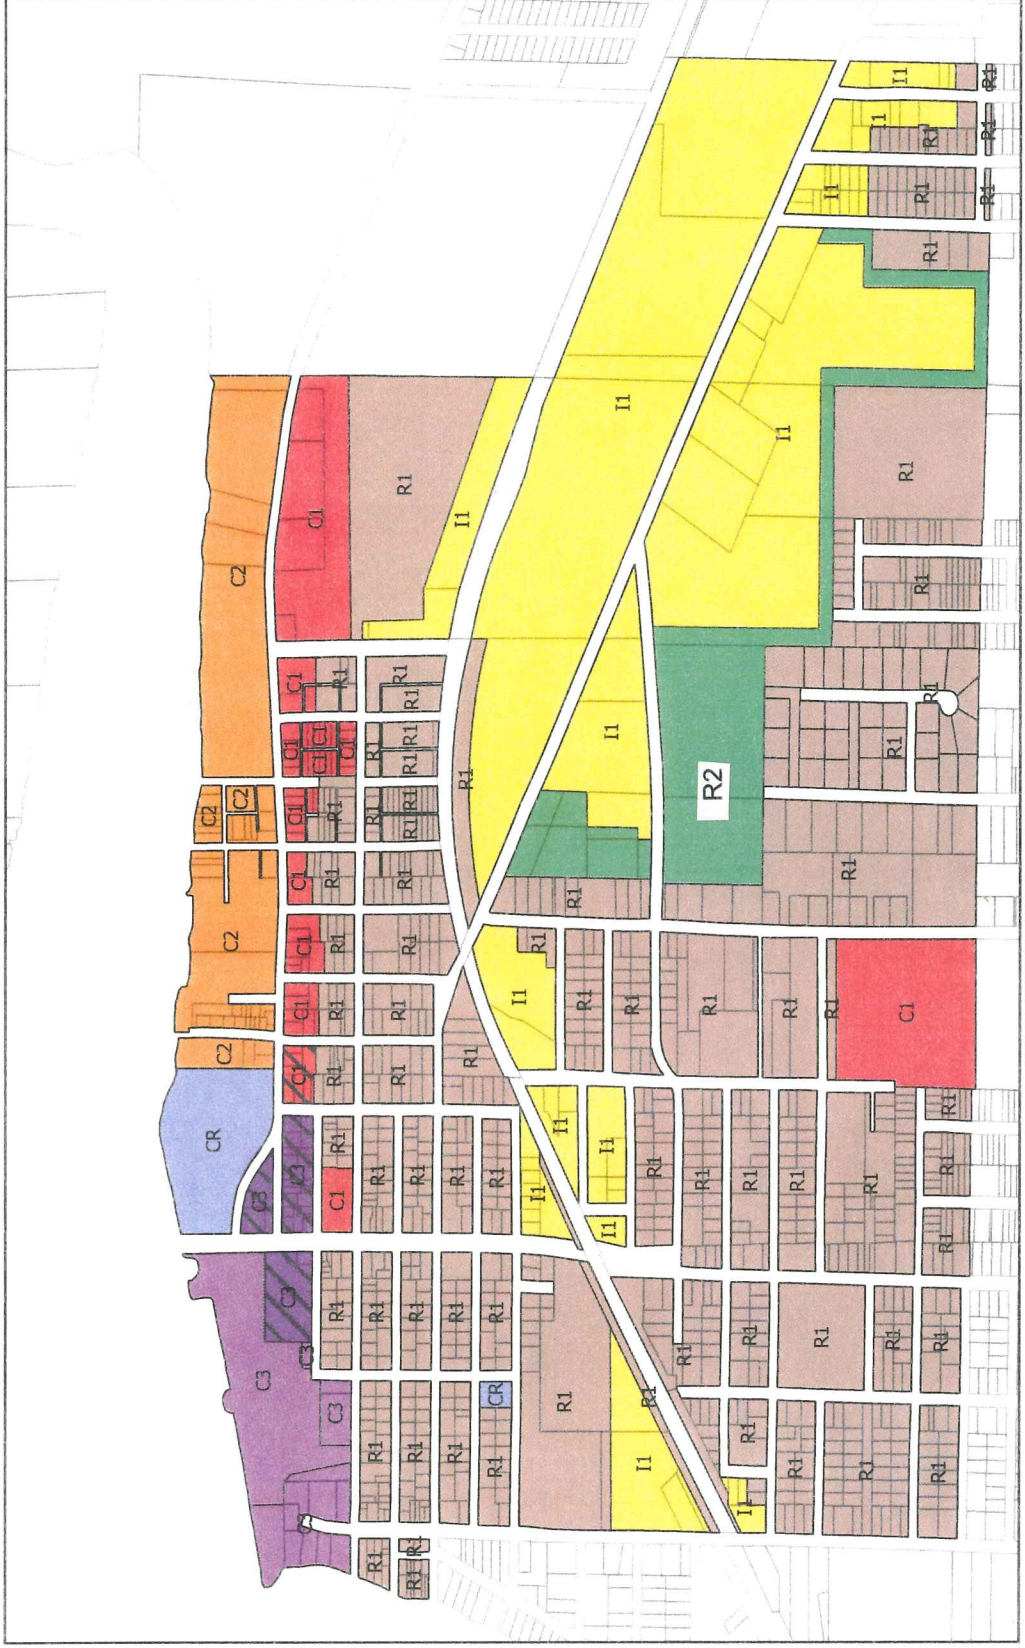

# Village of Celoron Zoning

**Legend**

///	Main Street Buisness	R1
■	C3	R2
■	C1	CR
■	C2	I1

Map Created by:  
 Southern Tier West  
 RP&DB  
 December 2018